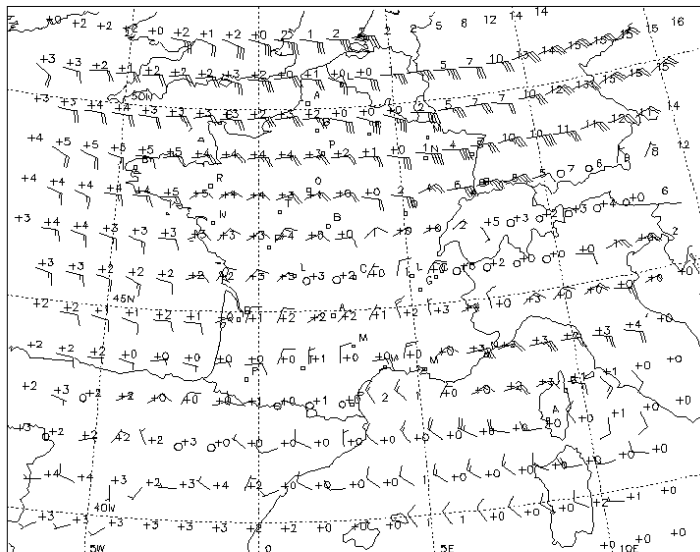

METEO FRANCE
DATABASE METEO-FRANCE 1485

FL 050 (850 HPA)
VALID SAT 24/02/18 18 UTC

WIND (kt) / TEMP (C)
TEMPERATURE NEGATIVE UNLESS PREFIXED BY "+"
DATA TIME SAT 24/02/18 12 UTC

QWFC70
LFPW
241200