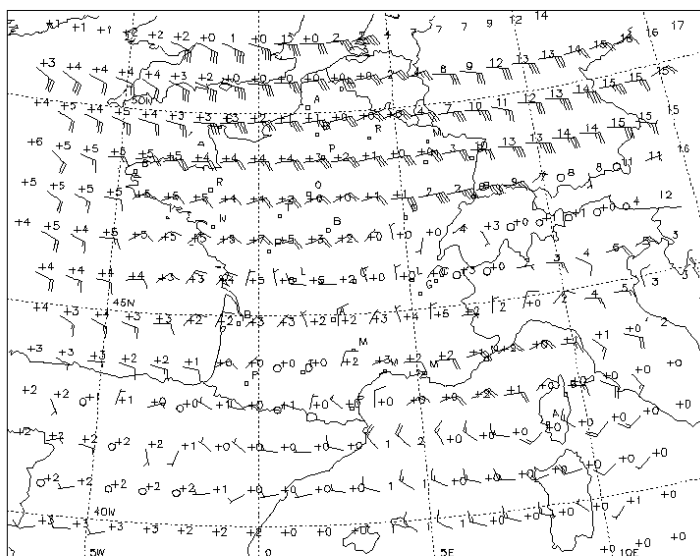

QWFD70
LFPW
241200

METEO FRANCE
 DATABASE METEO-FRANCE 1485

FL 020 (950 HPA)
 VALID SUN 25/02/18 00 UTC

WIND (kt) / TEMP (C)
 TEMPERATURE NEGATIVE UNLESS PREFIXED BY "+"
 DATA TIME SAT 24/02/18 12 UTC

QWFE70
LFPW
241200