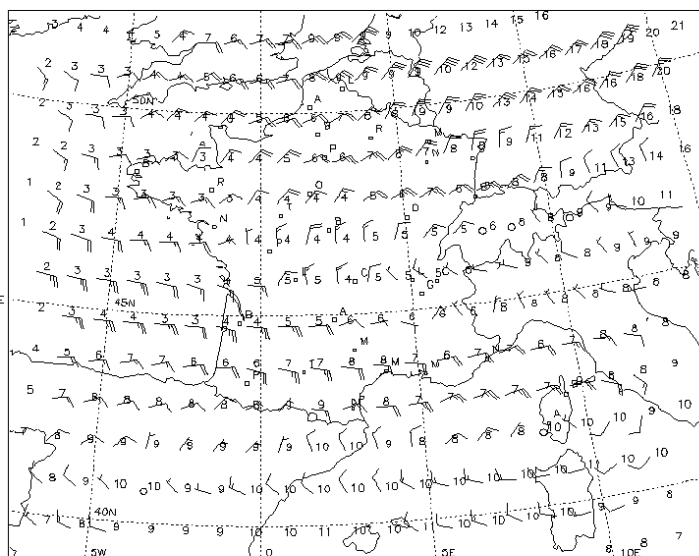

METEO FRANCE
DATABASE METEO-FRANCE 1485

FL 100 (700 HPA)
VALID SUN 25/02/18 00 UTC

WIND (kt) / TEMP (C)
TEMPERATURE NEGATIVE UNLESS PREFIXED BY "+"
DATA TIME SAT 24/02/18 12 UTC

QWFE70
LFPW
241200