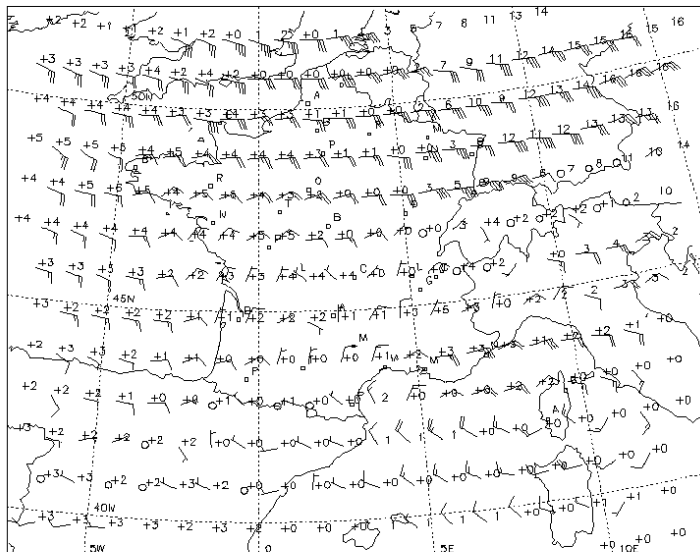

METEO FRANCE
DATABASE METEO-FRANCE 1485

FL 050 (850 HPA)
VALID SAT 24/02/18 21 UTC

WIND (kt) / TEMP (C)
TEMPERATURE NEGATIVE UNLESS PREFIXED BY "+"
DATA TIME SAT 24/02/18 12 UTC

QWFD70
LFPW
241200