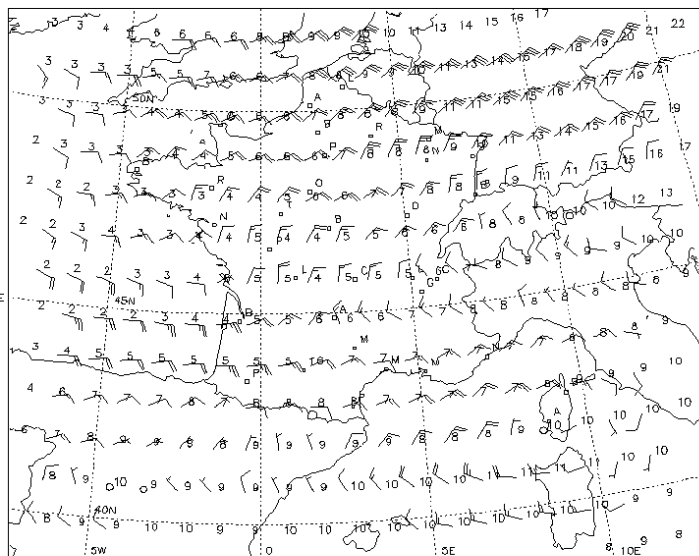

FL 100 (700 HPA)

VALID SUN 25/02/18 03 UTC

WIND (kt) / TEMP (C)

TEMPERATURE NEGATIVE UNLESS PREFIXED BY "+"

DATA TIME SAT 24/02/18 12 UTC

**QWFF70
LFPW
241200**