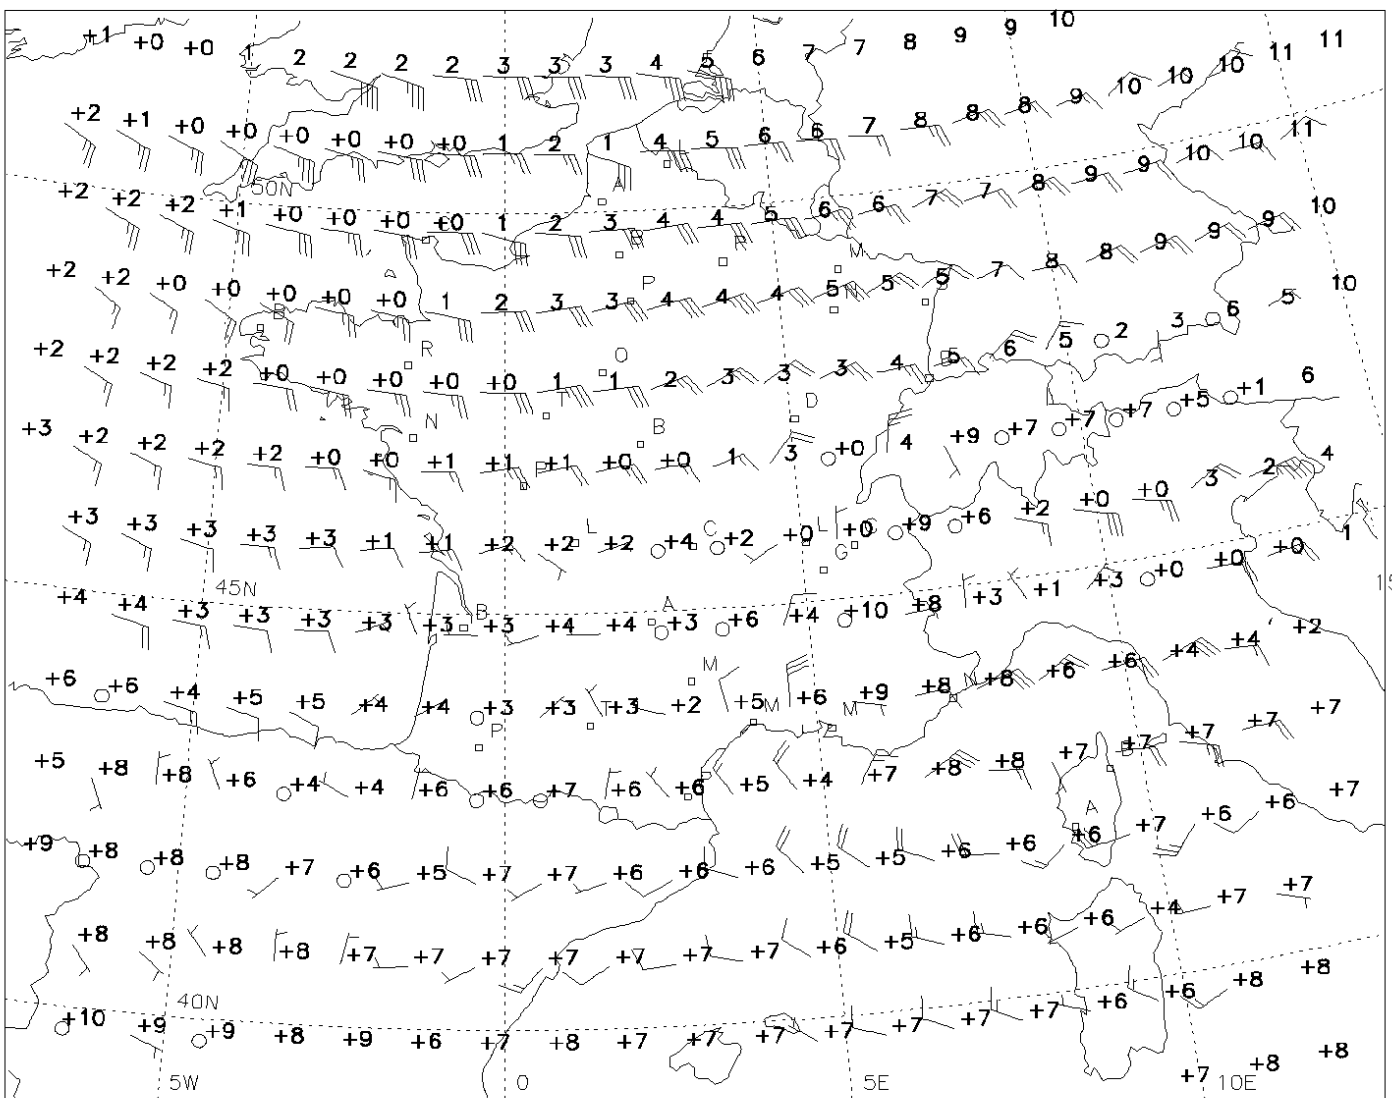

METEO FRANCE
DATABASE METEO-FRANCE 1485

FL 020 (950 HPA)
VALID SUN 25/02/18 00 UTC

WIND (kt) / TEMP (C)
TEMPERATURE NEGATIVE UNLESS PREFIXED BY "+"
DATA TIME SAT 24/02/18 12 UTC

QWFE70
LFPW
241200