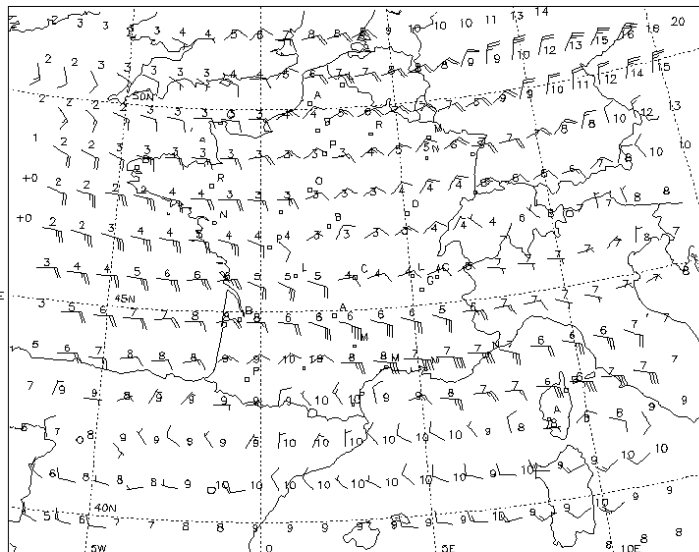

QWFC70
LFPW
241200

METEO FRANCE
 DATABASE METEO-FRANCE 1485

FL 050 (850 HPA)
VALID SAT 24/02/18 18 UTC

WIND (kt) / TEMP (C)
 TEMPERATURE NEGATIVE UNLESS PREFIXED BY "+"
 DATA TIME SAT 24/02/18 12 UTC

QWFC70
LFPW
241200