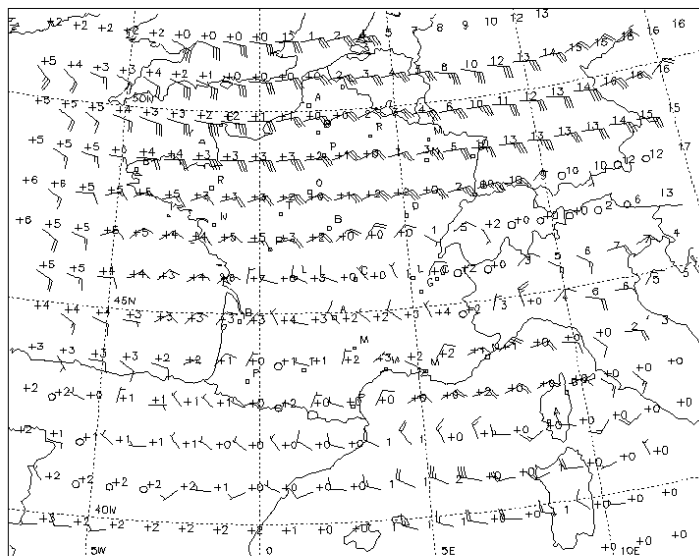

FL 050 (850 HPA)

VALID SUN 25/02/18 03 UTC

WIND (kt) / TEMP (C)

TEMPERATURE NEGATIVE UNLESS PREFIXED BY "+"

DATA TIME SAT 24/02/18 12 UTC

**QWFF70
LFPW
241200**