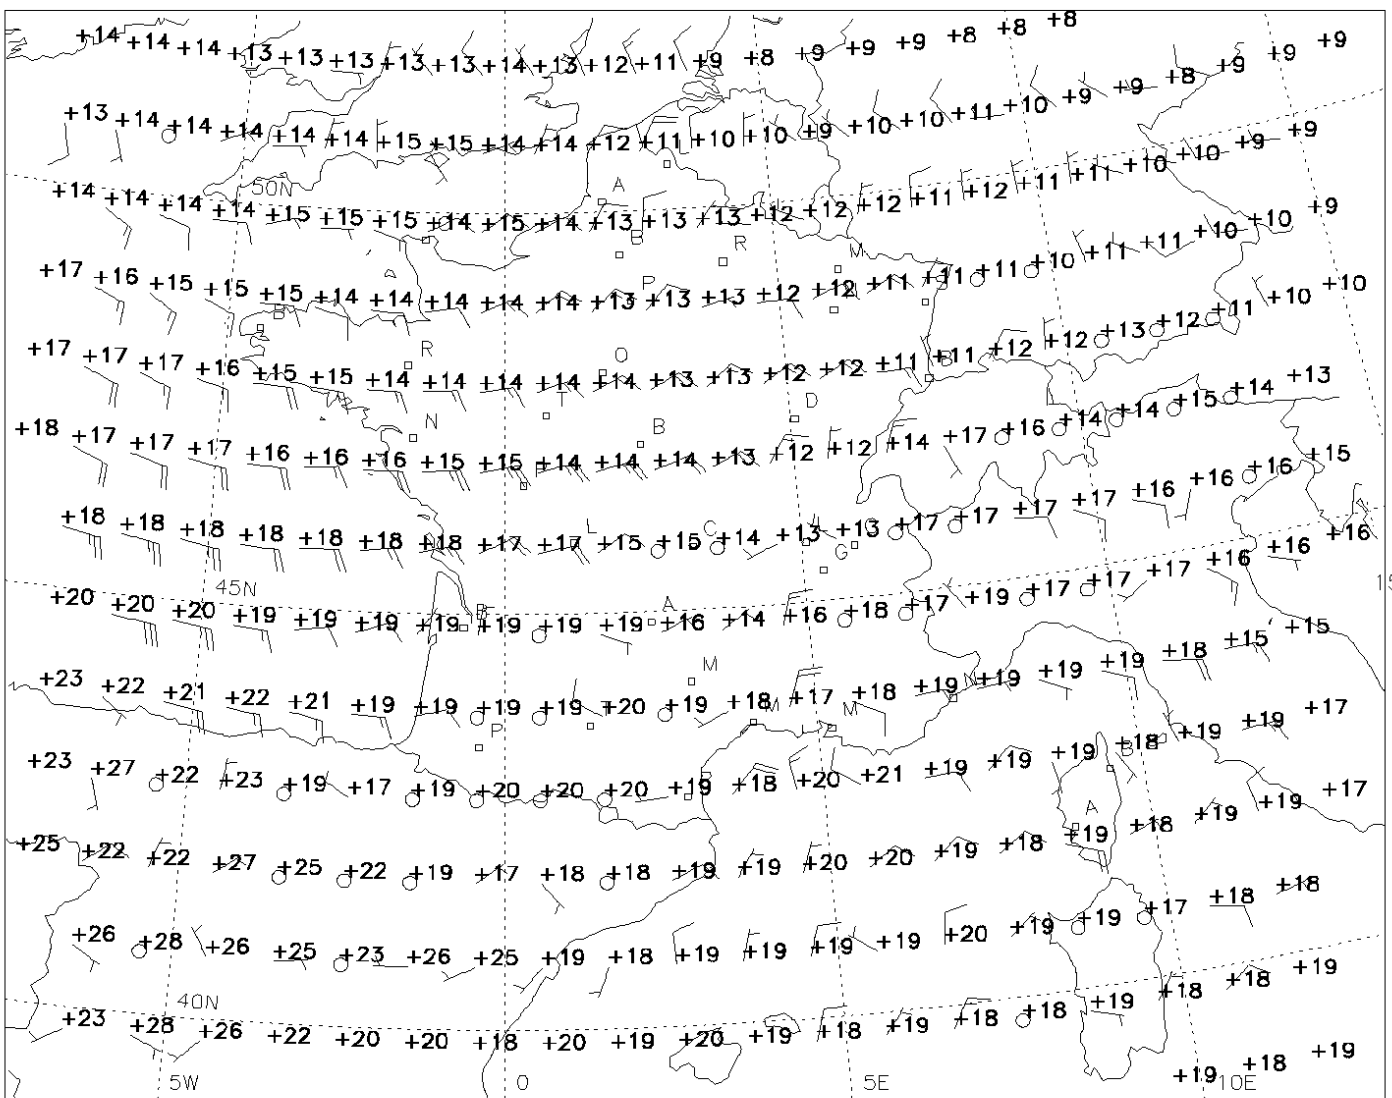

METEO FRANCE DATABASE METEO-FRANCE 1485
FL 020 (950 HPA)
VALID SUN 24/06/18 06 UTC
WIND (kt) / TEMP (C)
TEMPERATURE NEGATIVE UNLESS PREFIXED BY "+"
DATA TIME SUN 24/06/18 00 UTC
QWFC70 LFPW 240000