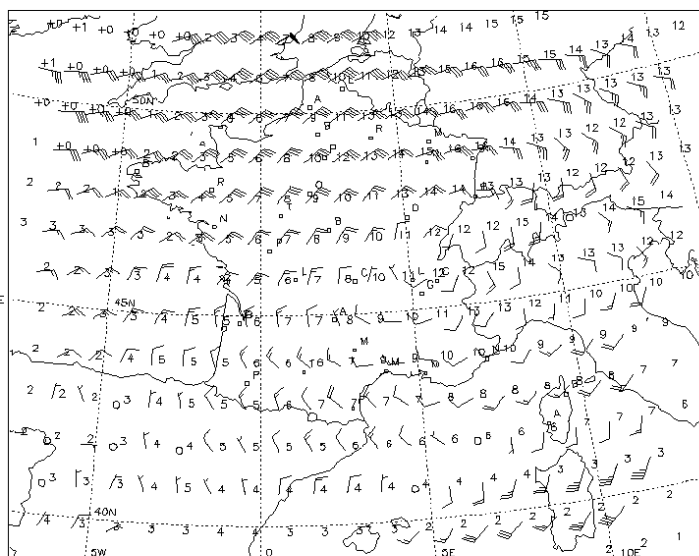

METEO FRANCE DATABASE METEO-FRANCE
FL 100 (700 HPA)
VALID MON 19/11/18 12UTC 1485
WIND (kt) / TEMP (C)
TEMPERATURE NEGATIVE UNLESS PREFIXED BY "+"
DATA TIME MON 19/11/18 00UTC
QWFE70
LFPW
190000