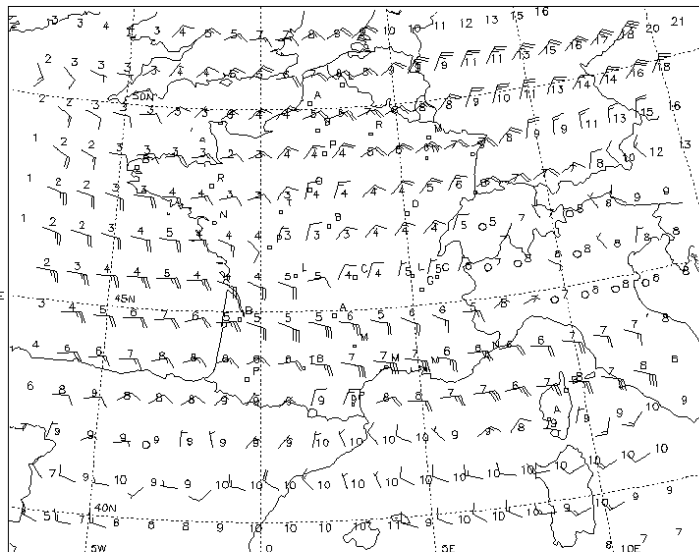

METEO FRANCE
DATABASE METEO-FRANCE 1485

FL 100 (700 HPA)
VALID SAT 24/02/18 21 UTC

WIND (kt) / TEMP (C)
TEMPERATURE NEGATIVE UNLESS PREFIXED BY "+"
DATA TIME SAT 24/02/18 12 UTC

QWFD70
LFPW
241200