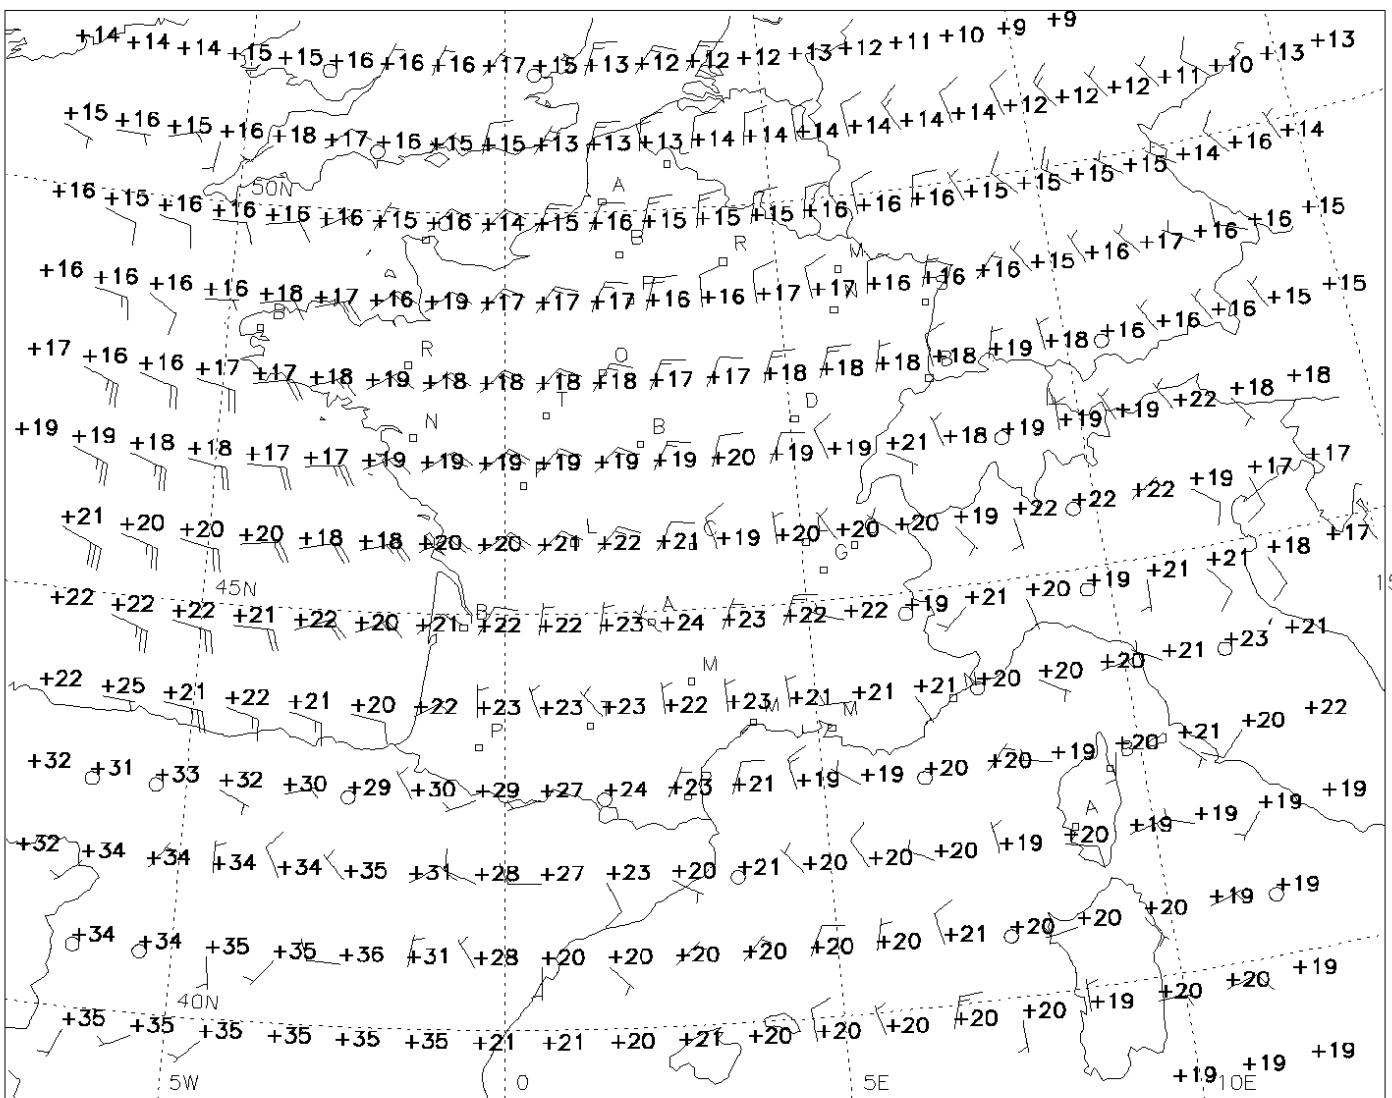

METEO FRANCE DATABASE METEO-FRANCE 1485
FL 020 (950 HPA)
VALID SUN 24/06/18 15 UTC
WIND (kt) / TEMP (C)
TEMPERATURE NEGATIVE UNLESS PREFIXED BY "+"
DATA TIME SUN 24/06/18 00 UTC
QWFF70 LFPW 240000