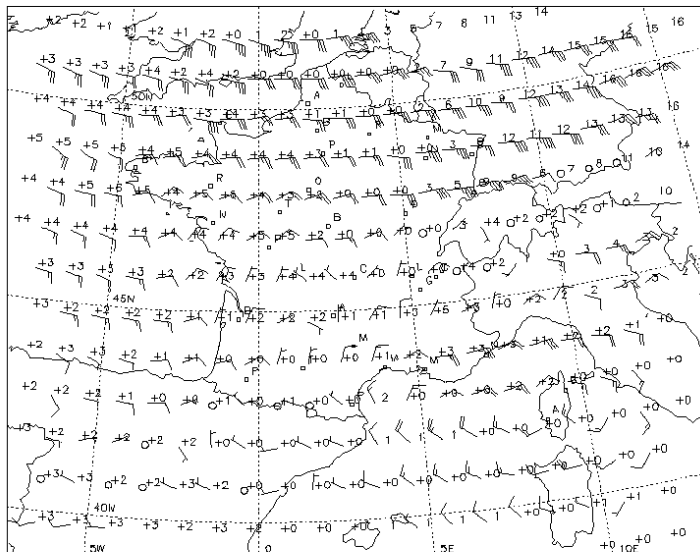

QWFC70
LFPW
241200

METEO FRANCE
 DATABASE METEO-FRANCE 1485

FL 020 (950 HPA)
 VALID SAT 24/02/18 21 UTC

WIND (kt) / TEMP (C)
 TEMPERATURE NEGATIVE UNLESS PREFIXED BY "+"
 DATA TIME SAT 24/02/18 12 UTC

QWFD70
LFPW
241200