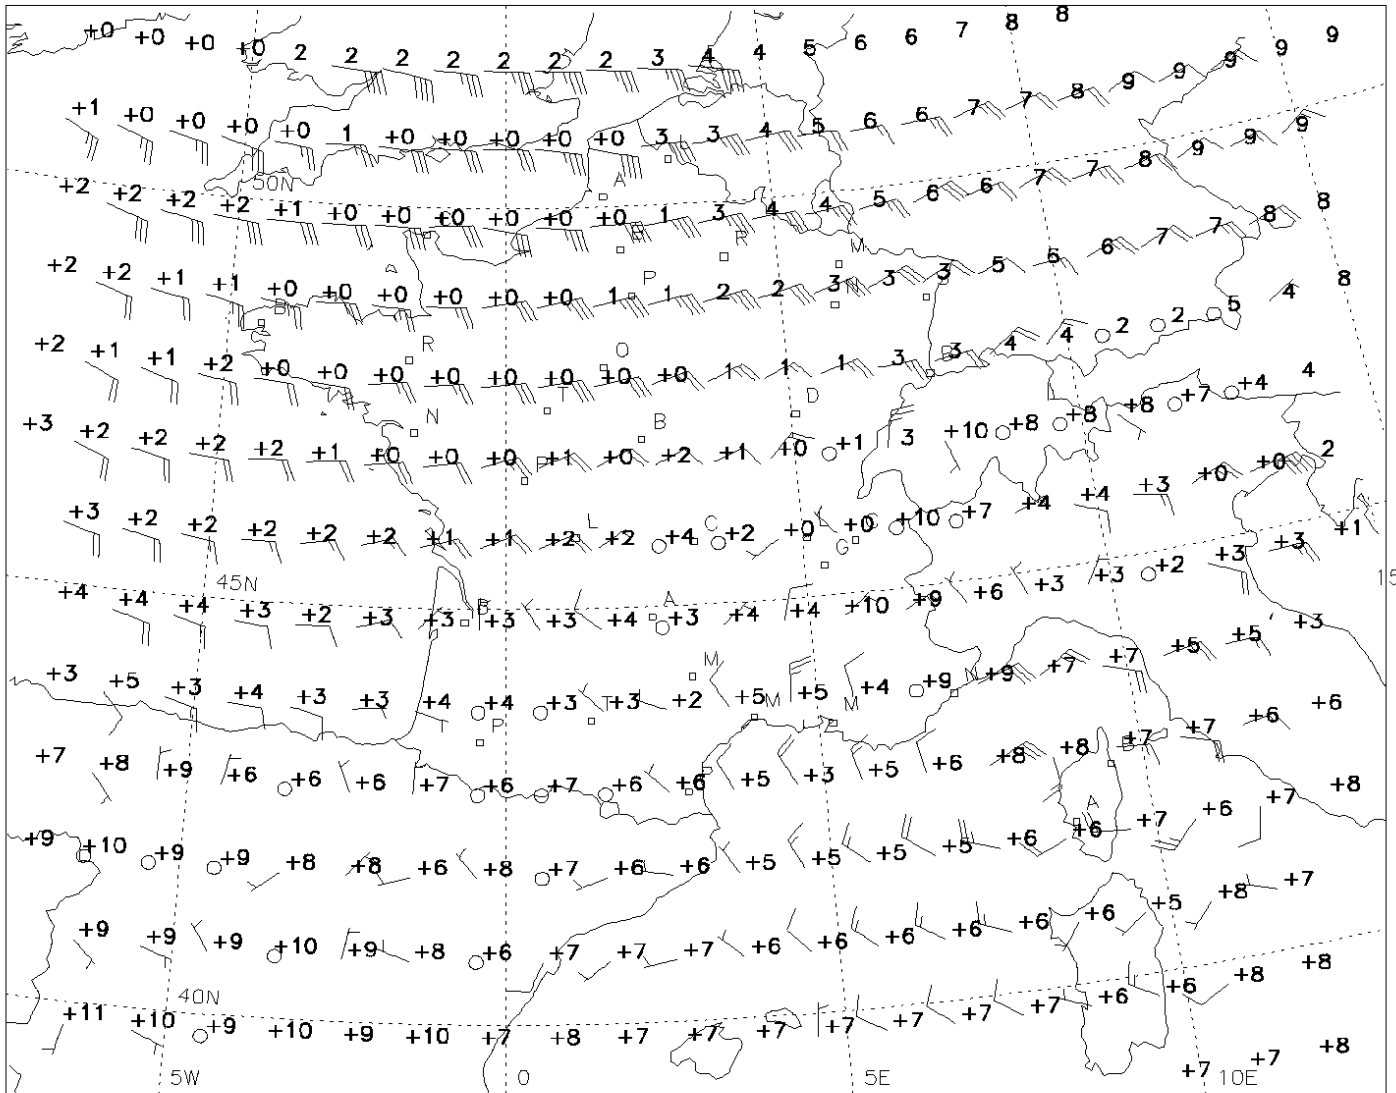

METEO FRANCE
DATABASE METEO-FRANCE 1485

FL 020 (950 HPA)
VALID SAT 24/02/18 21 UTC

WIND (kt) / TEMP (C)
TEMPERATURE NEGATIVE UNLESS PREFIXED BY "+"
DATA TIME SAT 24/02/18 12 UTC

QWFD70
LFPW
241200