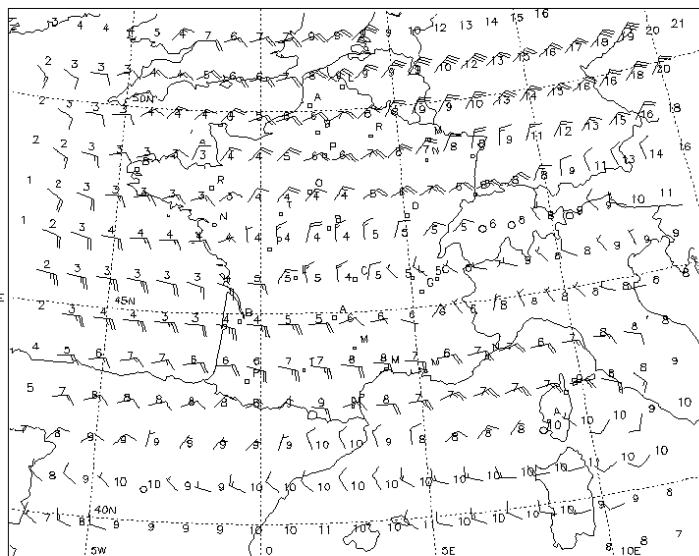

FL 100 (700 HPA)

VALID SUN 25/02/18 00 UTC

WIND (kt) / TEMP (C)

TEMPERATURE NEGATIVE UNLESS PREFIXED BY "+"

DATA TIME SAT 24/02/18 12 UTC

**QWFE70
LFPW
241200**