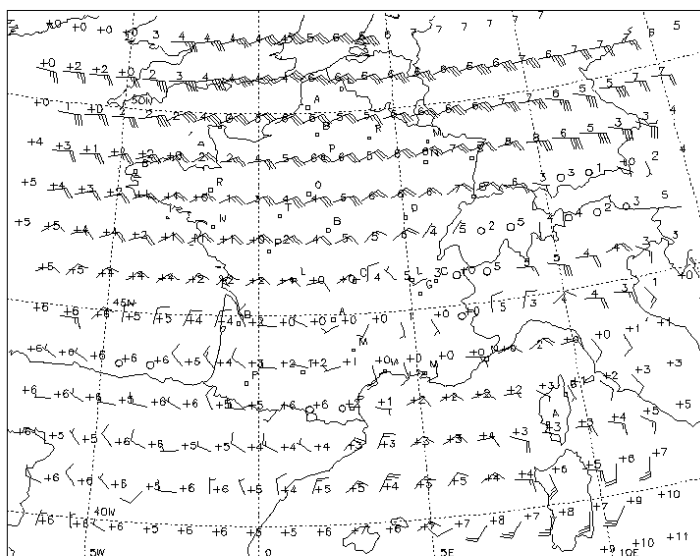

METEO FRANCE DATABASE METEO-FRANCE
FL 050 (850 HPA) VALID MON 19/11/18 15UTC
WIND (kt) / TEMP (C) TEMPERATURE NEGATIVE UNLESS PREFIXED BY "+" DATA TIME MON 19/11/18 00UTC
QWFF70 LFPW 190000