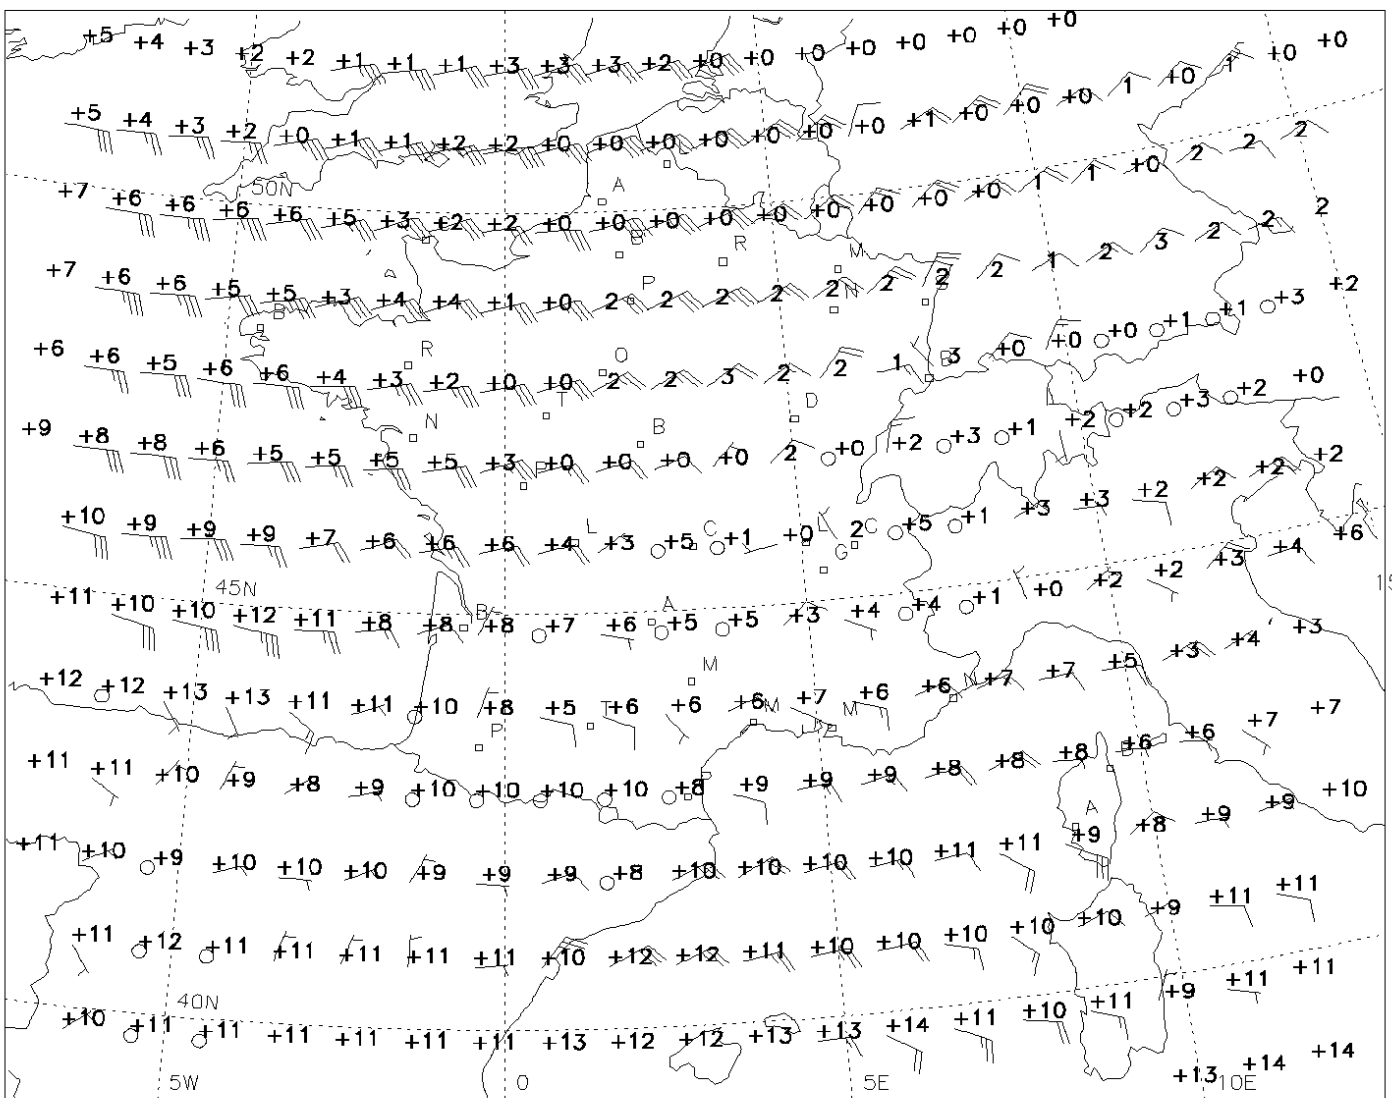

METEO FRANCE DATABASE METEO-FRANCE 1485
FL 020 (950 HPA)
VALID MON 19/11/18 09UTC
WIND (kt) / TEMP (C)
TEMPERATURE NEGATIVE UNLESS PREFIXED BY "+"
DATA TIME MON 19/11/18 00UTC
QWFD70 LFPW 190000