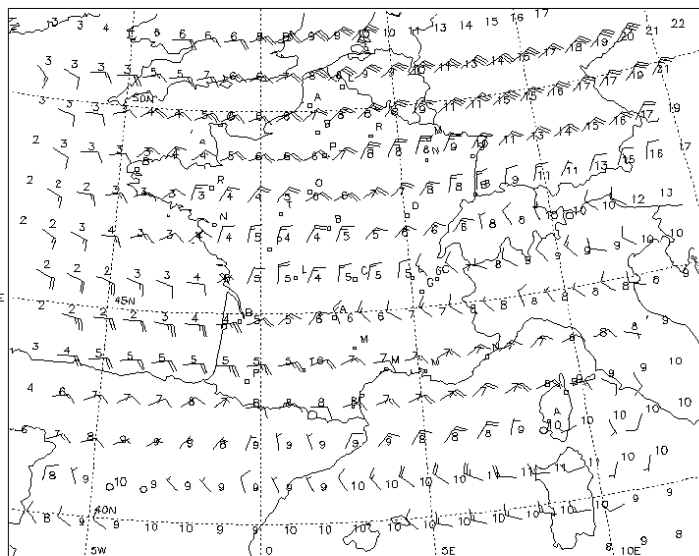

**QWFF70
LFPW
241200**

FL 050 (850 HPA)

VALID SUN 25/02/18 03 UTC

WIND (kt) / TEMP (C)

TEMPERATURE NEGATIVE UNLESS PREFIXED BY "+"

DATA TIME SAT 24/02/18 12 UTC

**QWFF70
LFPW
241200**

FL 100 (700 HPA)