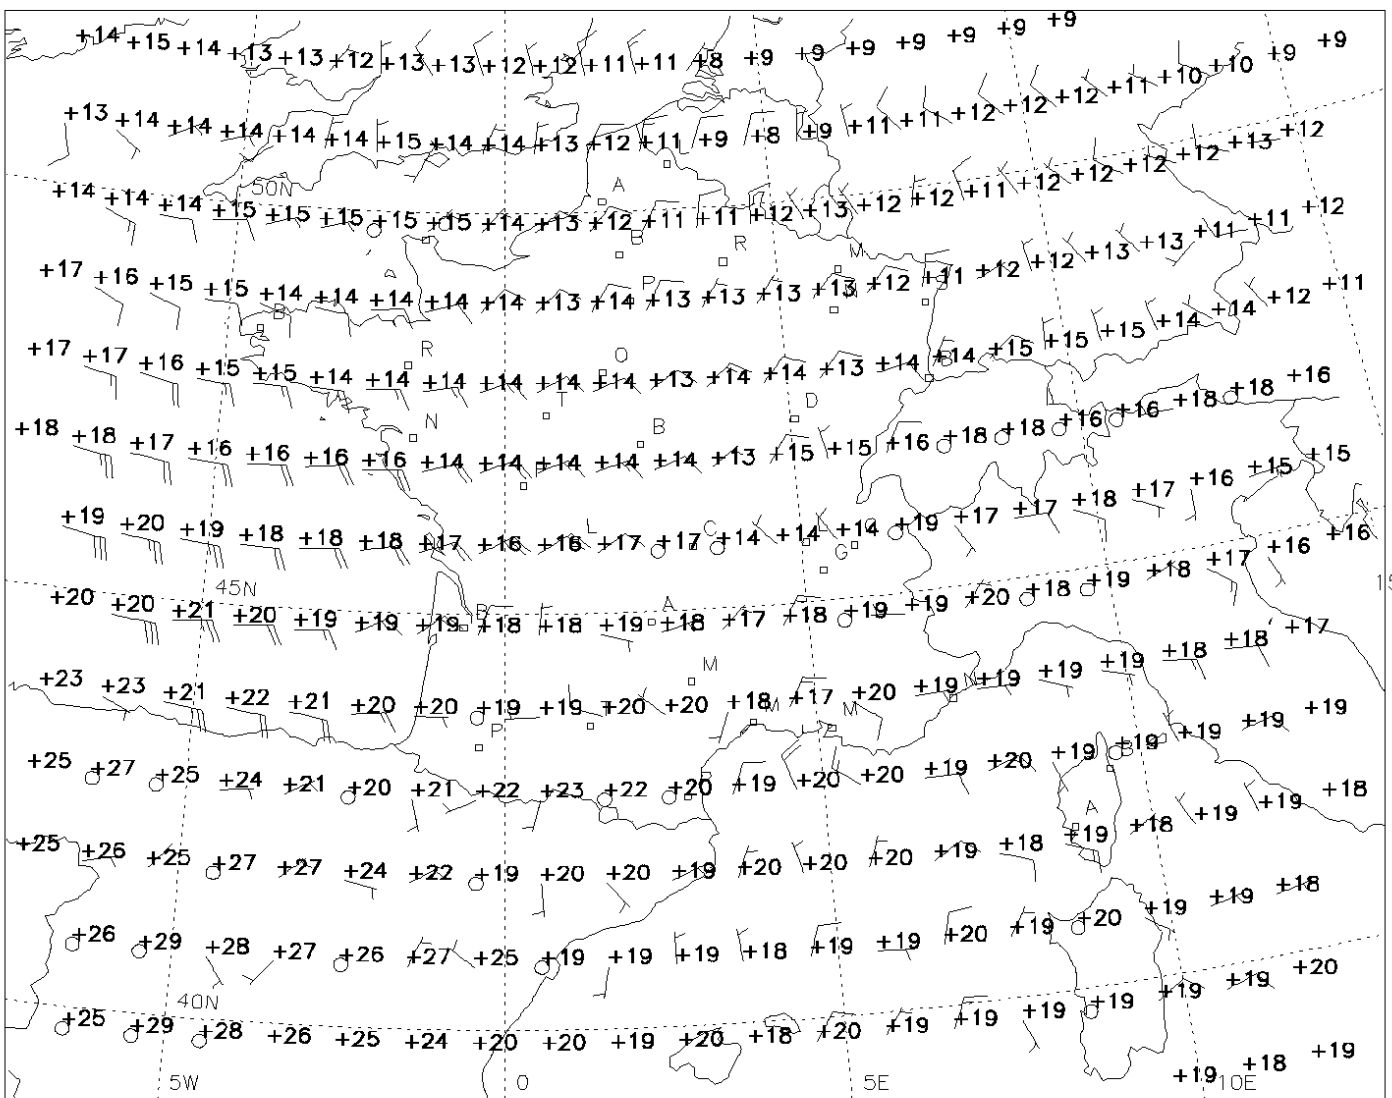

METEO FRANCE DATABASE METEO-FRANCE 1485
FL 020 (950 HPA) VALID SUN 24/06/18 09 UTC
WIND (kt) / TEMP (C) TEMPERATURE NEGATIVE UNLESS PREFIXED BY "+" DATA TIME SUN 24/06/18 00 UTC
QWFD70 LFPW 240000