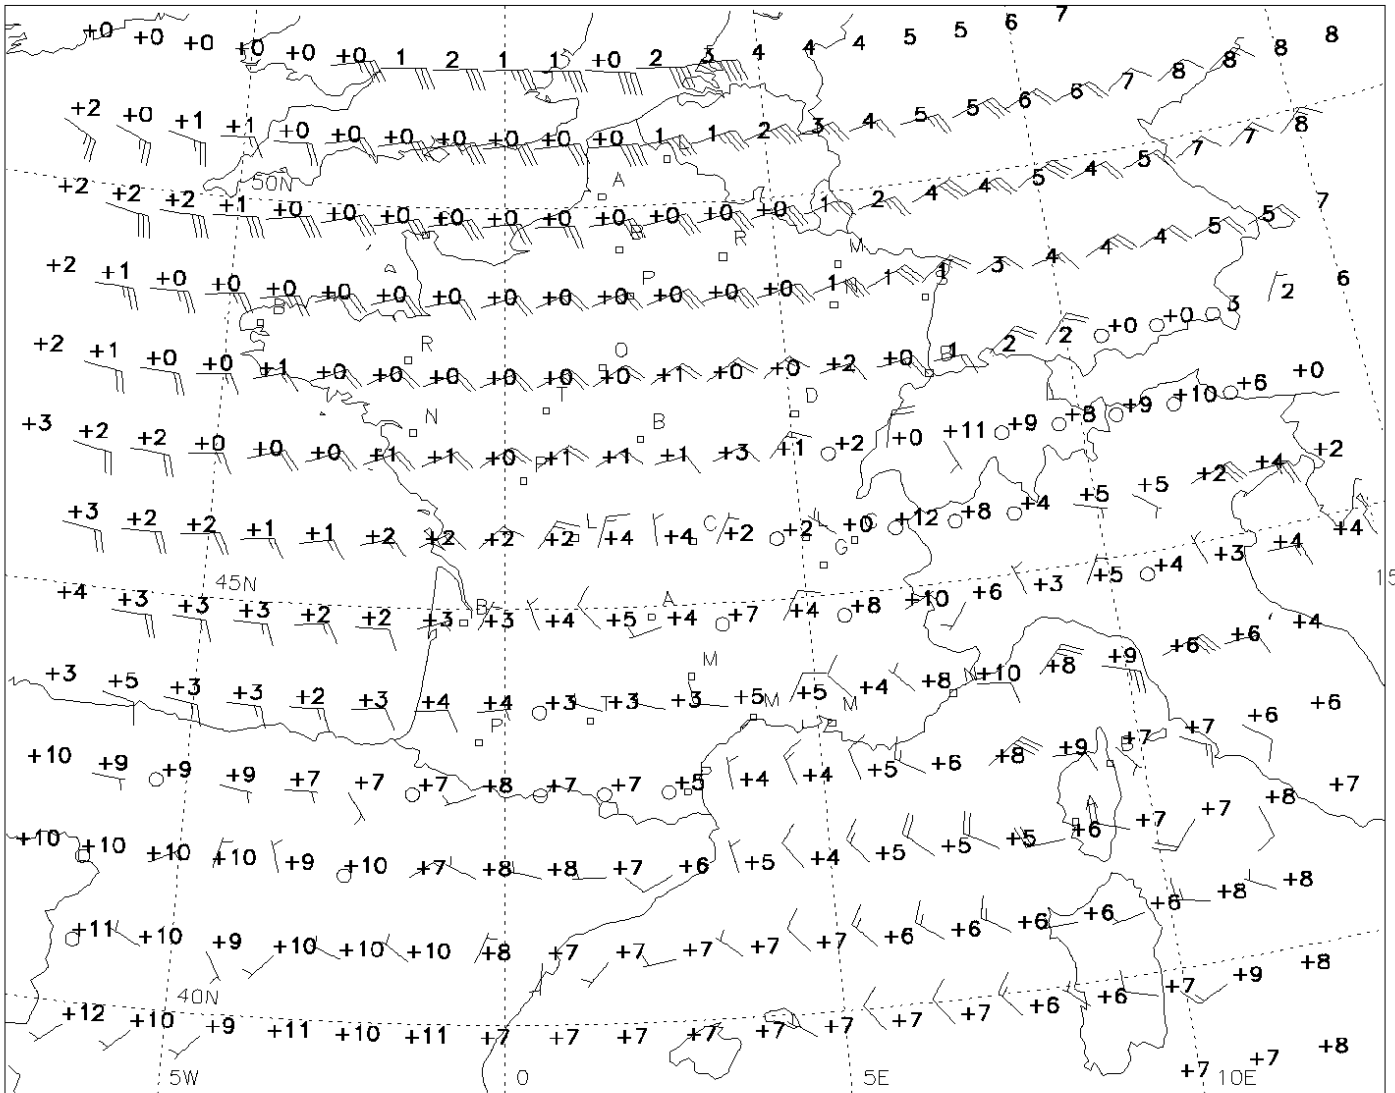

METEO FRANCE
DATABASE METEO-FRANCE 1485

FL 020 (950 HPA)
VALID SAT 24/02/18 18 UTC

WIND (kt) / TEMP (C)
TEMPERATURE NEGATIVE UNLESS PREFIXED BY "+"

QWFC70
LFPW
241200