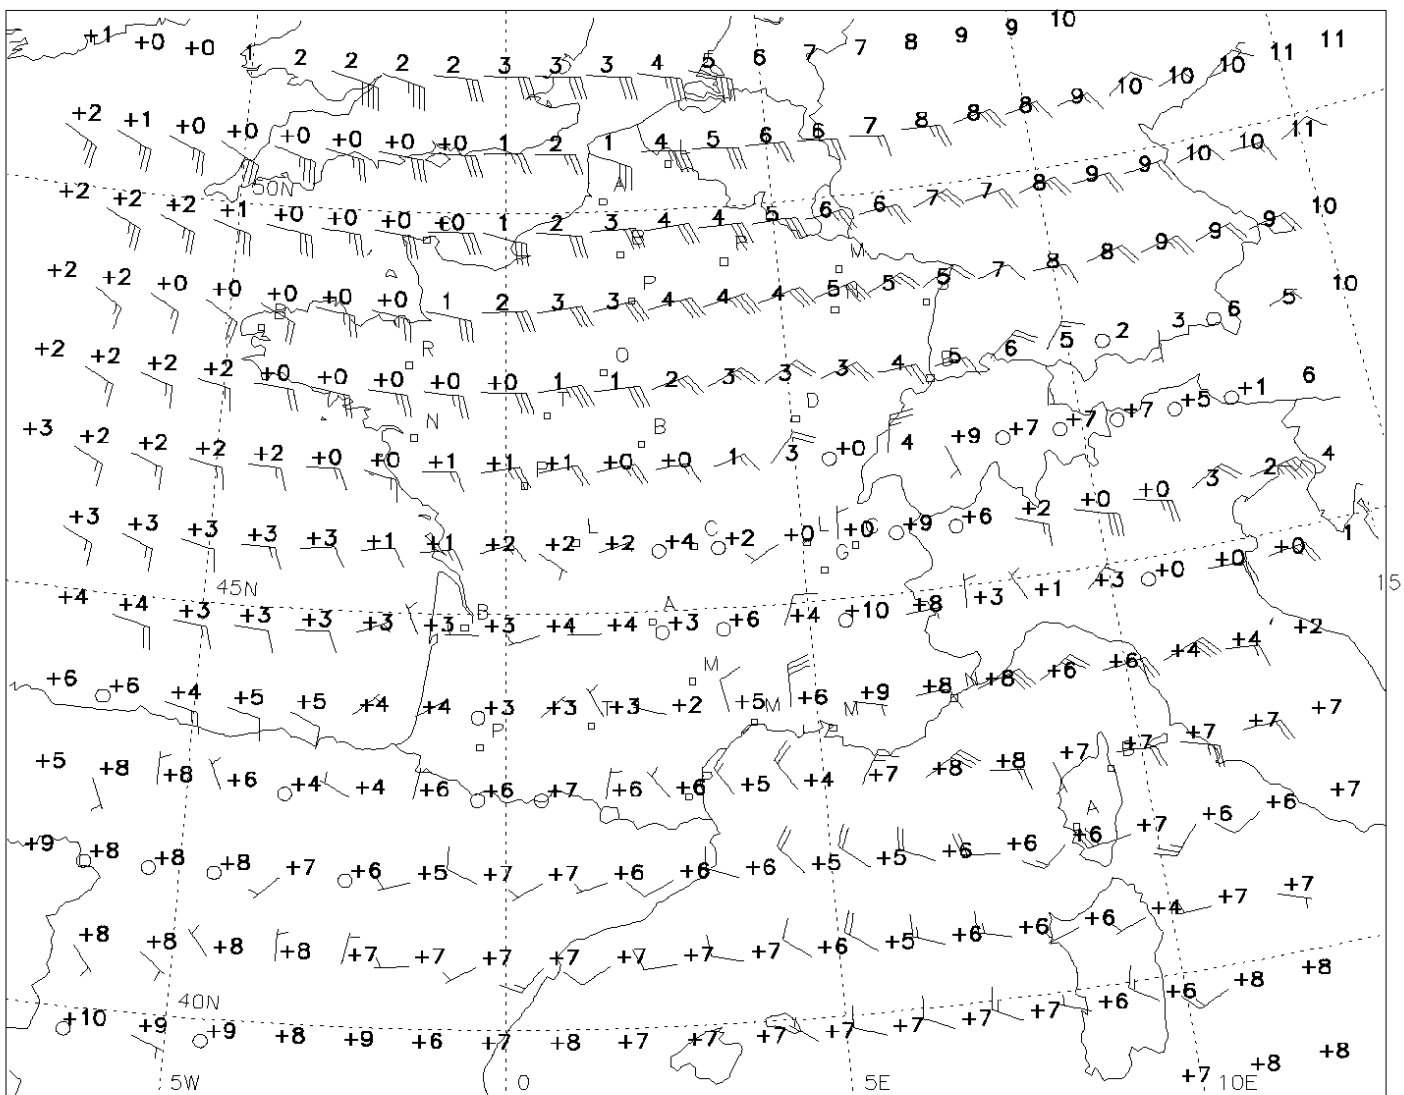

**METEO
FRANCE**

DATABASE METEO-FRANCE 1485

FL 020 (950 HPA)

VALID SUN 25/02/18 00 UTC

WIND (kt) / TEMP (C)

TEMPERATURE NEGATIVE UNLESS PREFIXED BY "+"

DATA TIME SAT 24/02/18 12 UTC

**QWFE70
LFPW
241200**