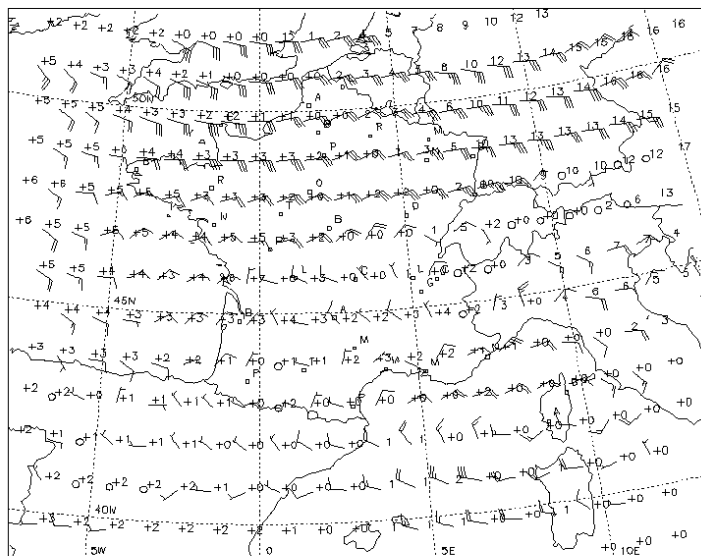

FL 050 (850 HPA)

VALID SUN 25/02/18 03 UTC

WIND (kt) / TEMP (C)

TEMPERATURE NEGATIVE UNLESS PREFIXED BY "+"

DATA TIME SAT 24/02/18 12 UTC

**QWFF70
LFPW
241200**