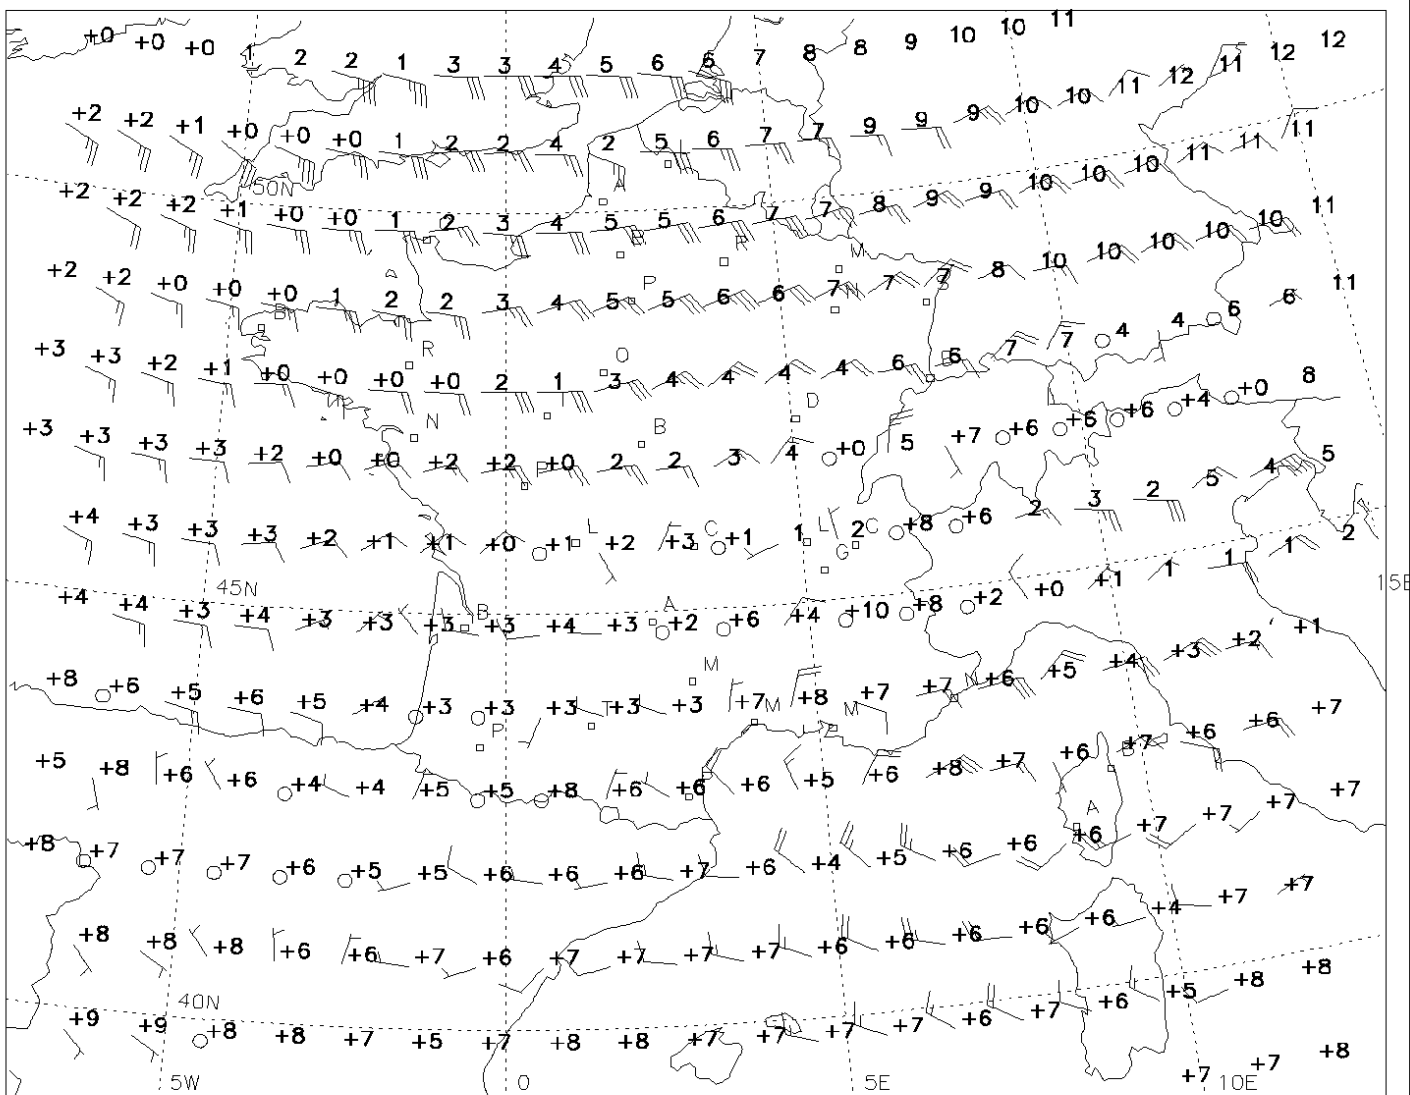

**METEO
FRANCE**

DATABASE METEO-FRANCE 1485

FL 020 (950 HPA)

VALID SUN 25/02/18 03 UTC

WIND (kt) / TEMP (C)

TEMPERATURE NEGATIVE UNLESS PREFIXED BY "+"

DATA TIME SAT 24/02/18 12 UTC

**QWFF70
LFPW
241200**