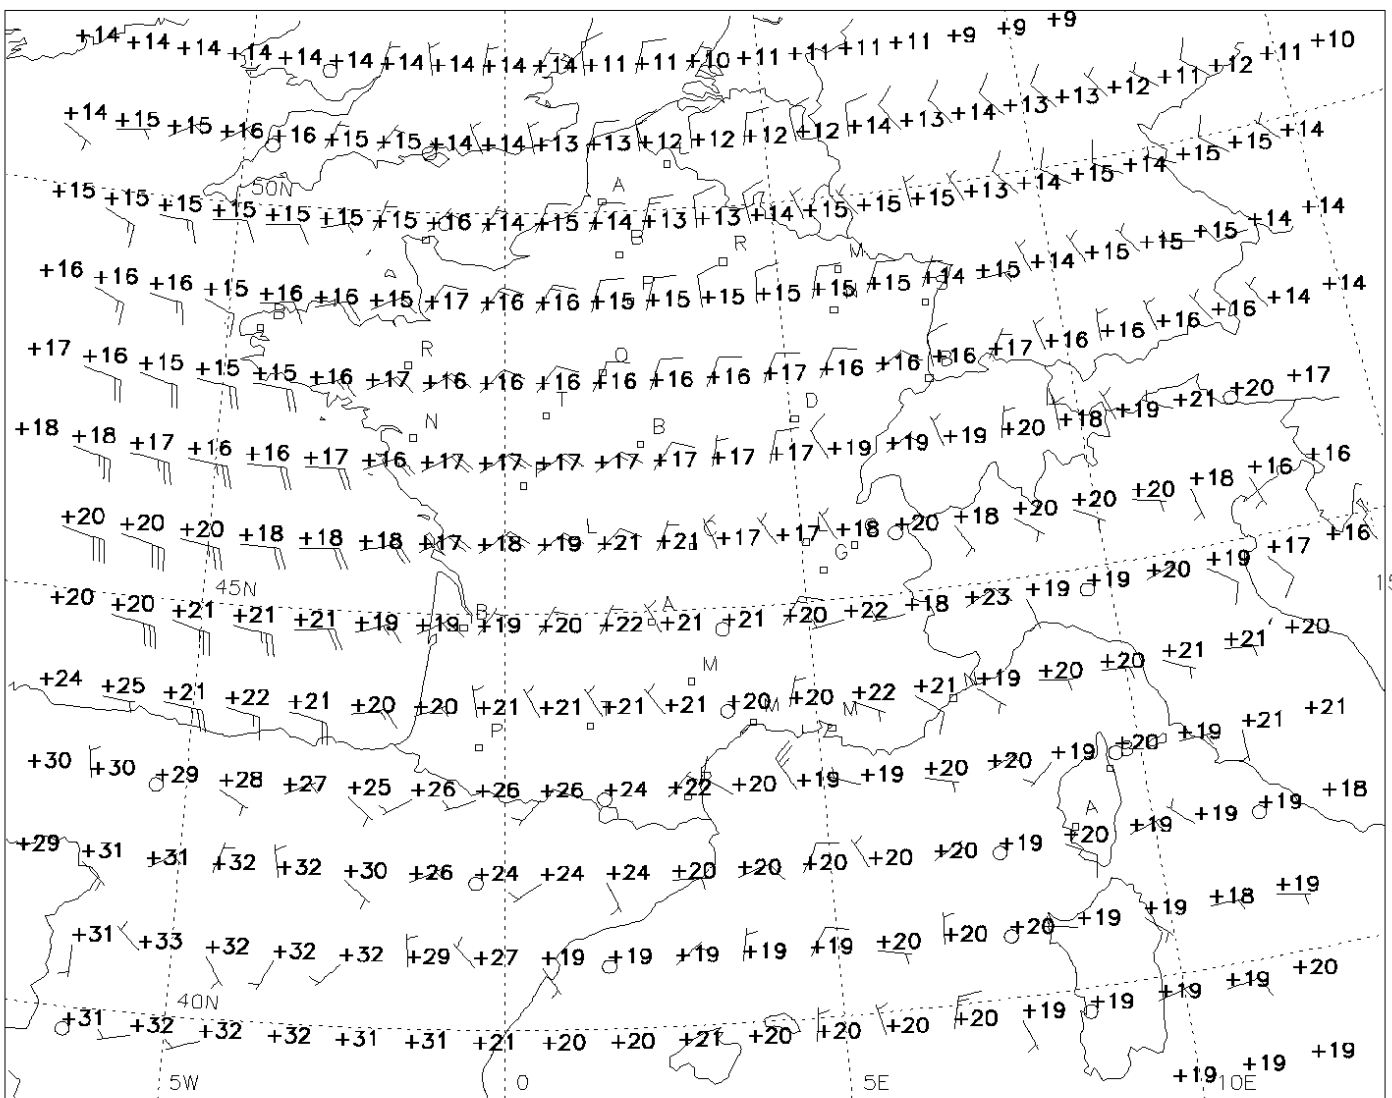

METEO FRANCE FL 020 (950 HPA) WIND (kt) / TEMP (C) QWFE70
DATABASE METEO-FRANCE VALID SUN 24/06/18 12 UTC TEMPERATURE NEGATIVE UNLESS PREFIXED BY "+" LFPW
1485 DATA TIME SUN 24/06/18 00 UTC 240000