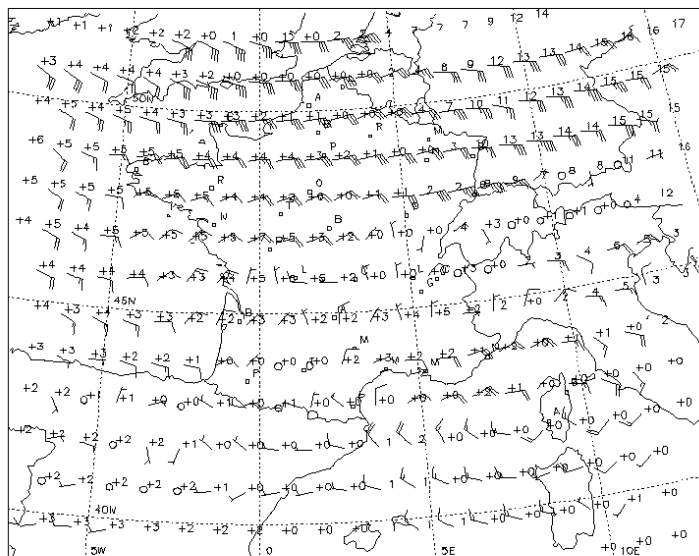

FL 080 (850 HPA)

VALID SUN 25/02/18 00 UTC

WIND (kt) / TEMP (C)

TEMPERATURE NEGATIVE UNLESS PREFIXED BY "+"

DATA TIME SAT 24/02/18 12 UTC

**QWFE70
LFPW
241200**