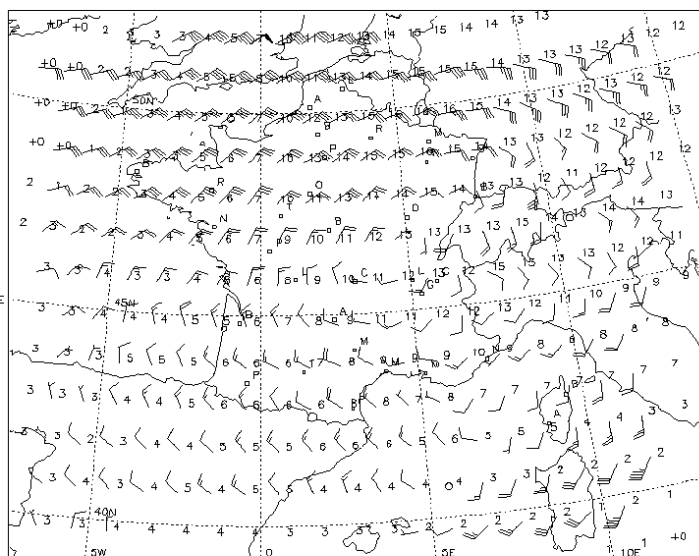

METEO FRANCE DATABASE METEO-FRANCE
FL 100 (700 HPA) VALID MON 19/11/18 15UTC
WIND (kt) / TEMP (C) TEMPERATURE NEGATIVE UNLESS PREFIXED BY "+" DATA TIME MON 19/11/18 00UTC
QWFF70 LFPW 190000