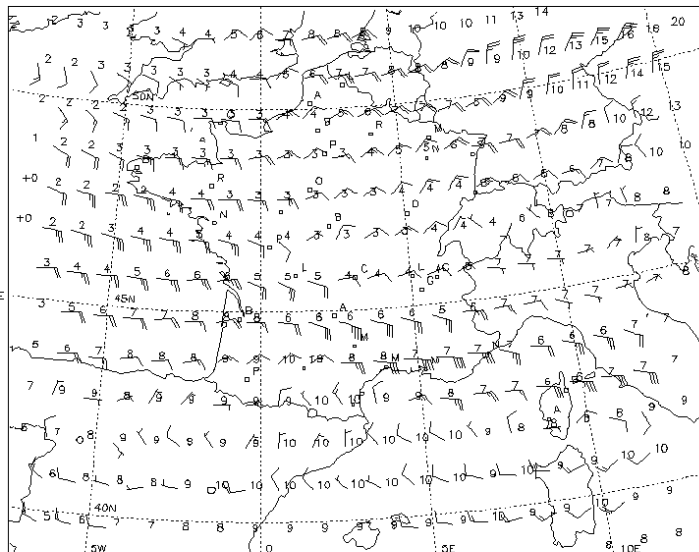

METEO FRANCE
DATABASE METEO-FRANCE 1485

FL 100 (700 HPA)
VALID SAT 24/02/18 18 UTC

WIND (kt) / TEMP (C)
TEMPERATURE NEGATIVE UNLESS PREFIXED BY "+"

QWFC70
LFPW
241200