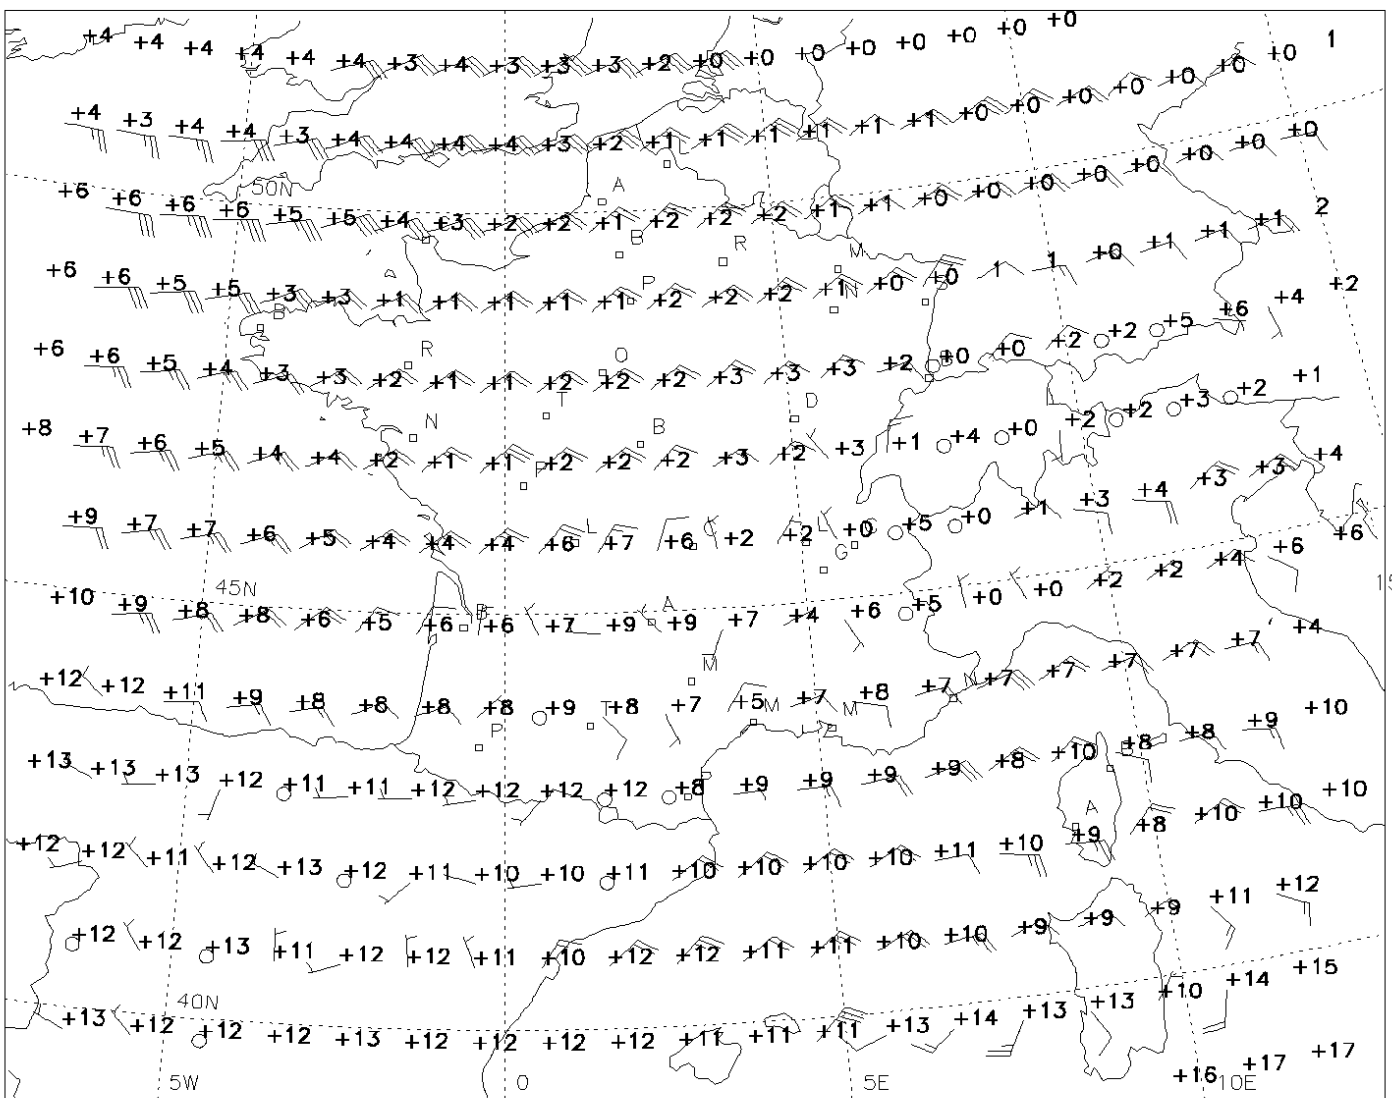

METEO FRANCE DATABASE METEO-FRANCE
FL 020 (950 HPA) VALID MON 19/11/18 15UTC
WIND (kt) / TEMP (C) TEMPERATURE NEGATIVE UNLESS PREFIXED BY "+" DATA TIME MON 19/11/18 00UTC
QWFF70 LFPW 190000