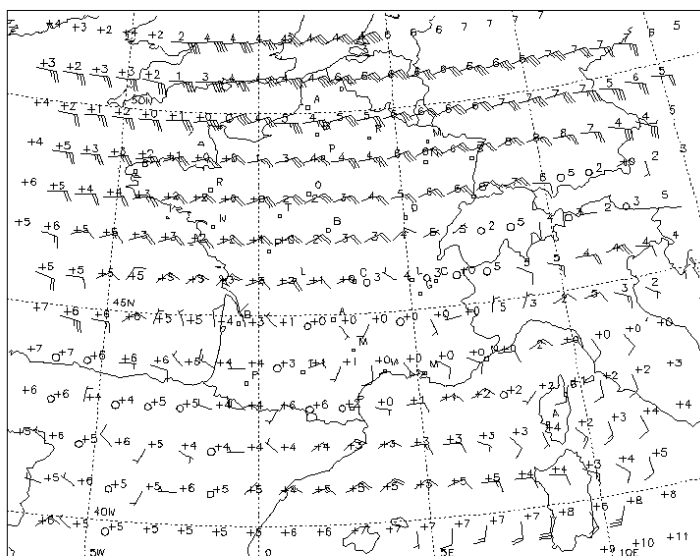

METEO FRANCE DATABASE METEO-FRANCE
FL 050 (850 HPA)
VALID MON 19/11/18 12UTC 1485
WIND (kt) / TEMP (C)
TEMPERATURE NEGATIVE UNLESS PREFIXED BY "+"
DATA TIME MON 19/11/18 00UTC
QWFE70
LFPW
190000